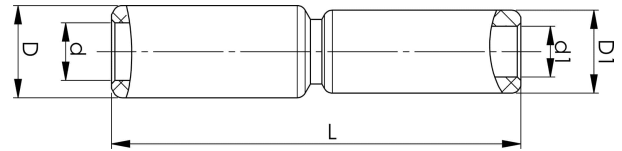

Through connectors with aluminium partitions with different areas 16 - 400 mm²

AS240-185

Al through connector with partition for stranded Al cable 240-185 mm², or for solid Al cable -240 mm².
Used for splicing Al conductors of different areas.
Used with Elpress certified systems V1300, V250.

Item number: **7313-408600**

EAN: **7393487009202**

s1 (mm): **61**

d (mm): **19.8**

D (mm): **32**

L (mm): **131**

d1 (mm): **17.6**

D1 (mm): **32**

s (mm) - strip length: **61**

AWG/MCM Stranded Al: **350 - 450 MCM**

AWG/MCM Solid Al: **500**

mm² Stranded Al: **240-185**

mm² Solid Al: **240**