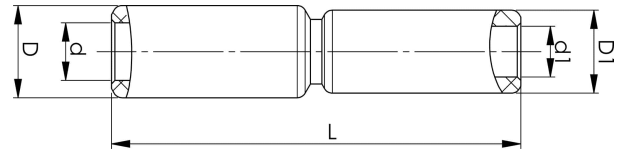

Through connectors with aluminium partitions with different areas 16 - 400 mm²

AS500A-400

Item number: **7313-443000**

EAN: **7393487090064**

s1 (mm): **83**

d (mm): **28**

D (mm): **52**

L (mm): **219.6**

d1 (mm): **25**

D1 (mm): **40**

s (mm) - strip length: **110**

mm² Stranded Al: **500-400**