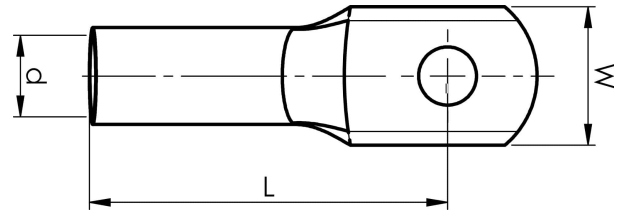

DIN 46235 tube terminals 6-400 mm<sup>2</sup>

# KR120-20DIN

Item number: **7301-090600**

W (mm): **38**

N (mm): **20**

N1 (mm): **20**

P (mm): **40**

d (mm): **15.5**

D (mm): **21**

L (mm): **70**

s (mm) - strip length: **35**

Screw: **M20**

AWG/MCM Cu: **4/0 AWG**

mm<sup>2</sup> Cu: **120**