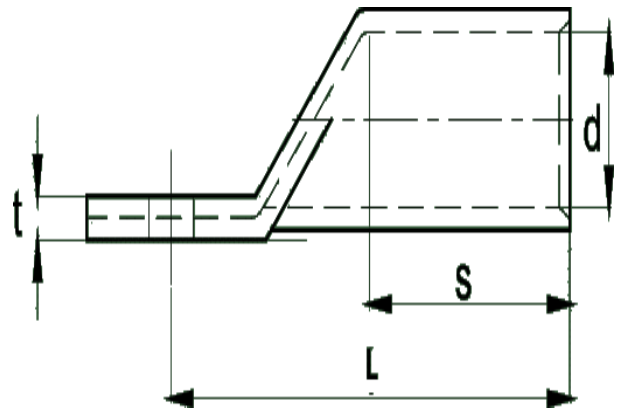

DIN 46235 tube terminals 6-400 mm<sup>2</sup>

# KR95-8DIN

Item number: **7301-089900**

W (mm): **28**

N (mm): **14**

N1 (mm): **16**

P (mm): **30**

d (mm): **13.5**

D (mm): **19**

L (mm): **65**

s (mm) - strip length: **35**

Screw: **M8**

AWG/MCM Cu: **3/0 AWG**

mm<sup>2</sup> Cu: **95**