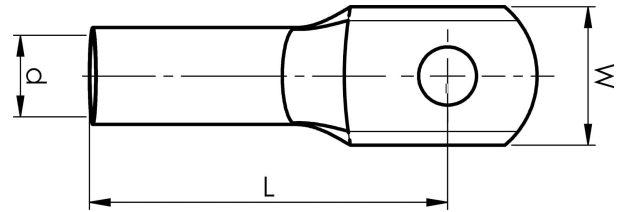

DIN 46235 tube terminals 6-400 mm<sup>2</sup>

# KR95-8DIN

Item number: **7301-089900**

W (mm): **28**

N (mm): **14**

N1 (mm): **16**

P (mm): **30**

d (mm): **13.5**

D (mm): **19**

L (mm): **65**

s (mm) - strip length: **35**

Screw: **M8**

AWG/MCM Cu: **3/0 AWG**

mm<sup>2</sup> Cu: **95**