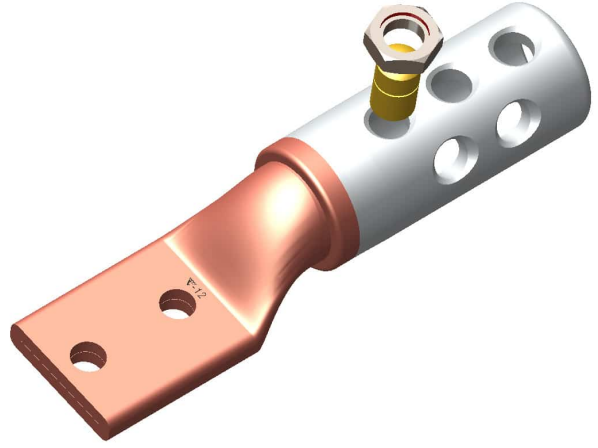

Shearbolt terminals 10 - 630 mm² (reversible screw)

SL500B- 630B-12X2- 40

Item number: **7334-016500**

EAN: **7393487079694**

a (mm): **12**

W (mm): **55**

N (mm): **12**

cc (mm): **40**

d (mm): **33**

D (mm): **49**

L1 (mm): **115**

L (mm): **218**

t (mm) - palm thickness: **11.7**

s (mm) - strip length: **108**

Screw: **M12x2**

Max voltage (kV): **1-36**

Cable type Round (mm²): **500-630**