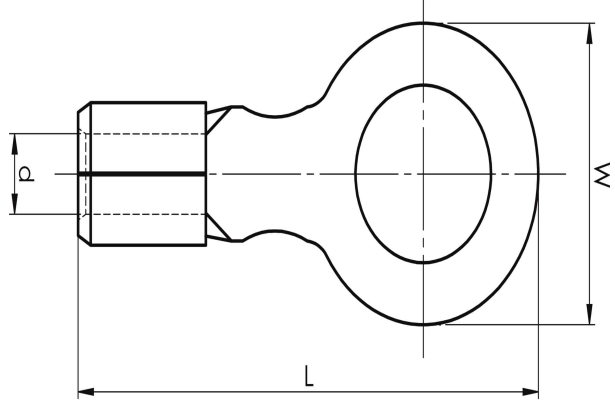

Ring terminal 0.25 - 6 mm<sup>2</sup>

# B2543R

Item number: **7258-261200**

EAN: **7393487003859**

W (mm): **7**

d (mm): **2.4**

L (mm): **16**

t (mm) - palm thickness: **0.8**

s (mm) - strip length: **8**

Screw: **M4**

Neck type: **Brazed**

AWG/MCM Cu: **16 - 14 AWG**

mm<sup>2</sup> Cu: **1,5-2,5**