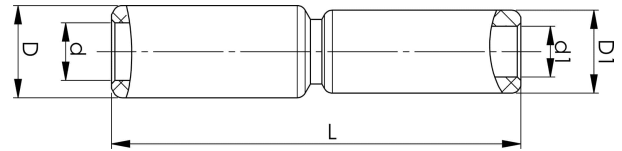

Through connectors with aluminium partitions with different areas 16 - 400 mm<sup>2</sup>

# AS240-120

Al through connector with partition for stranded Al cable 240-120 mm<sup>2</sup>, or for solid Al cable -150 mm<sup>2</sup>.  
Used for splicing Al conductors of different areas.  
Used with Elpress certified systems V1300, V250.

Item number: **7313-408400**

EAN: **7393487009189**

s1 (mm): **60**

d (mm): **19.8**

D (mm): **32**

L (mm): **132**

d1 (mm): **14**

D1 (mm): **25**

s (mm) - strip length: **61**

AWG/MCM Stranded Al: **4/0 AWG - 500 MCM**

AWG/MCM Solid Al: **300 MCM**

mm<sup>2</sup> Stranded Al: **240-120**

mm<sup>2</sup> Solid Al: **150**