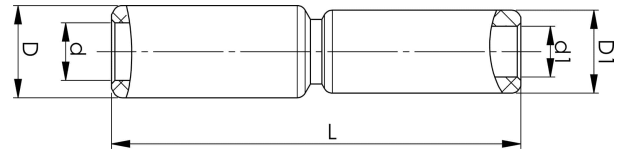

Through connectors with aluminium partitions with different areas 16 - 400 mm²

AS240-150

Al through connector with partition for stranded Al cable 240-150 mm², or for solid Al cable -185 mm².
Used for splicing Al conductors of different areas.
Used with Elpress certified systems V1300, V250.

Item number: **7313-408500**

EAN: **7393487009196**

s1 (mm): **60**

d (mm): **19.8**

D (mm): **32**

L (mm): **132**

d1 (mm): **15.8**

D1 (mm): **25**

s (mm) - strip length: **61**

AWG/MCM Stranded Al: **300 - 450 MCM**

AWG/MCM Solid Al: **350 MCM**

mm² Stranded Al: **240-150**

mm² Solid Al: **185**