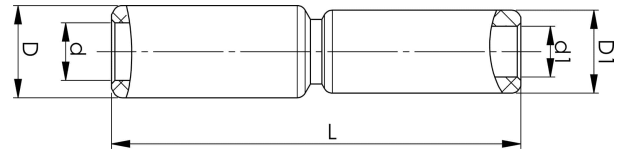

Through connectors with aluminium partitions with different areas 16 - 400 mm²

AS500A-300

Item number: **7313-443600**

EAN: **7393487090071**

s1 (mm): **83**

d (mm): **28**

D (mm): **52**

L (mm): **218.6**

d1 (mm): **22**

D1 (mm): **36**

s (mm) - strip length: **110**

mm² Stranded Al: **500-300**