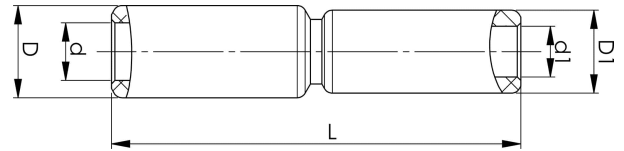

Through connectors with aluminium partitions with different areas 16 - 400 mm²

AS500A-400

Item number: **7313-443000**

EAN: **7393487090064**

s1 (mm): **83**

d (mm): **28**

D (mm): **52**

L (mm): **219.6**

d1 (mm): **25**

D1 (mm): **40**

s (mm) - strip length: **110**

mm² Stranded Al: **500-400**