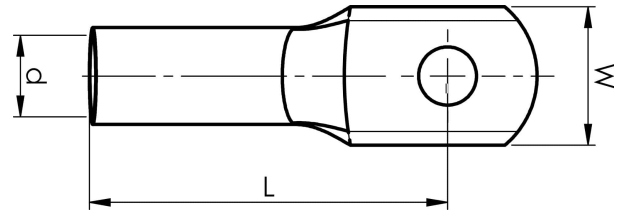

DIN 46235 tube terminals 6-400 mm²

KR120-16DIN

Item number: **7301-090500**

EAN: **7393487015036**

W (mm): **32**

N (mm): **17**

N1 (mm): **20**

P (mm): **37**

d (mm): **15.5**

D (mm): **21**

L (mm): **70**

s (mm) - strip length: **35**

Screw: **M16**

AWG/MCM Cu: **4/0 AWG**

mm² Cu: **120**