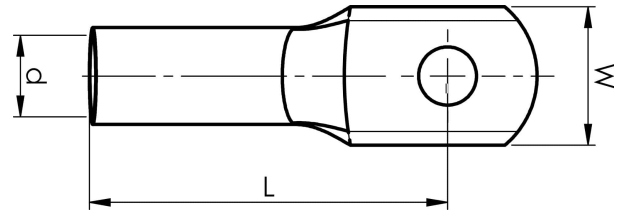

DIN 46235 tube terminals 6-400 mm²

KR120-20DIN

Item number: **7301-090600**

W (mm): **38**

N (mm): **20**

N1 (mm): **20**

P (mm): **40**

d (mm): **15.5**

D (mm): **21**

L (mm): **70**

s (mm) - strip length: **35**

Screw: **M20**

AWG/MCM Cu: **4/0 AWG**

mm² Cu: **120**