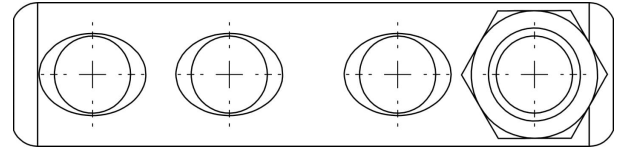

Shearbolt connectors 10 - 630 mm² (reversible screw)

SC240R185S

- shearbolt material: brass, for minimum friction
- reversible shear-off shearbolts
- voltage range: 1-36 kV
- with partition wall
- meets the requirements of IEC standard 61238-1:2003

Shearbolt connector 1-36 kV suitable for both Al and Cu class 1 and class 2 cable. Round cable 185-240 mm², sector-shaped cable 120-185 mm².

Item number: **7320-010400**

EAN: **7393487026797**

d (mm): **20**

D (mm): **33,5**

L (mm): **134**

s (mm) - strip length: **64**

Max voltage (kV): **1-36**

Cable type Round (mm²): **185-240**

Cable type Sector (mm²): **120-185**