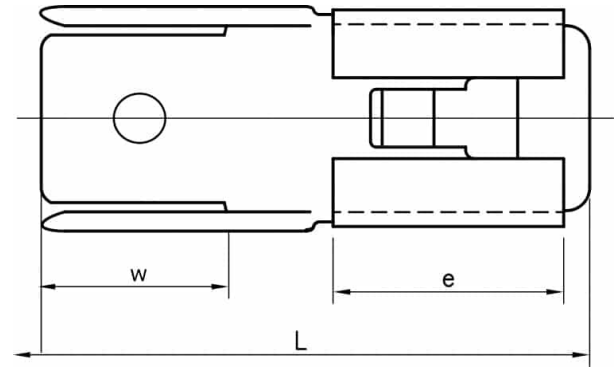

Tabs 1, 2 and 3 male

B07FLS3H

- Material: brass/Cu, tin plated Cu/Sn.

Tabs with 3 males, for tabs 6,3 x 0,8 mm.

Item number: **7182-500200**

EAN: **7393487003651**

W (mm): **8**

e (mm): **7.5**

L (mm): **21**

Tab: **6,3x0,8**