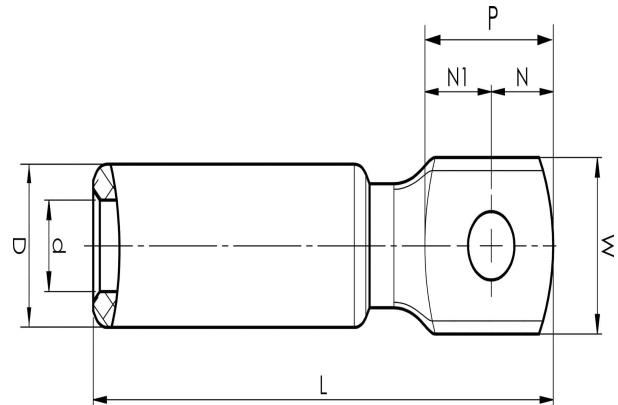

Aluminium terminals 16 - 1200 mm²

AK240-12

- Used for connecting Al conductors to Al busbar.
- Two crimps are needed.

Al terminal for stranded Al cable 240 mm² with an M12 hole in the palm. Used with Elpress certified systems V1300 or V250.

Item number: **7311-403900**
EAN: **7393487008908**

W (mm): **35**
N (mm): **16**
N1 (mm): **18.5**
P (mm): **34.5**
d (mm): **19.8**
D (mm): **32**
L (mm): **113**
t (mm) - palm thickness: **13**
s (mm) - strip length: **61**

Screw: **M12**

AWG/MCM Stranded Al: **450 MCM**
mm² Stranded Al: **240**