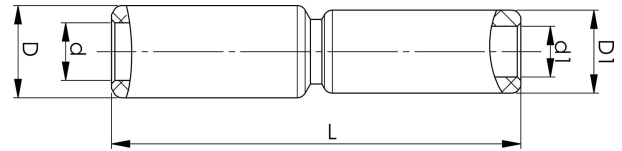

Through connectors with aluminium partitions with different areas 16 - 400 mm<sup>2</sup>

# AS240-150

Al through connector with partition for stranded Al cable 240-150 mm<sup>2</sup>, or for solid Al cable -185 mm<sup>2</sup>.  
Used for splicing Al conductors of different areas.  
Used with Elpress certified systems V1300, V250.

Item number: **7313-408500**

EAN: **7393487009196**

s1 (mm): **60**

d (mm): **19.8**

D (mm): **32**

L (mm): **132**

d1 (mm): **15.8**

D1 (mm): **25**

s (mm) - strip length: **61**

AWG/MCM Stranded Al: **300 - 450 MCM**

AWG/MCM Solid Al: **350 MCM**

mm<sup>2</sup> Stranded Al: **240-150**

mm<sup>2</sup> Solid Al: **185**