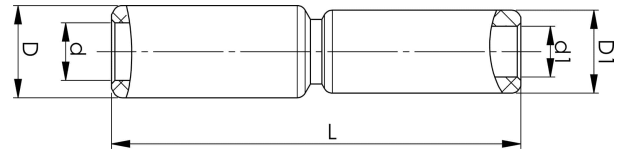

Through connectors with aluminium partitions with different areas 16 - 400 mm²

AS300-240

Al through connector with partition for stranded Al cable 300-240 mm². Used for splicing Al conductors of different areas. Used with Elpress certified system V250.

Item number: **7313-440400**

EAN: **7393487012028**

s1 (mm): **61**

d (mm): **22**

D (mm): **36**

L (mm): **155.1**

d1 (mm): **19.8**

D1 (mm): **32**

s (mm) - strip length: **83**

AWG/MCM Stranded Al: **450 - 550 MCM**

mm² Stranded Al: **300-240**