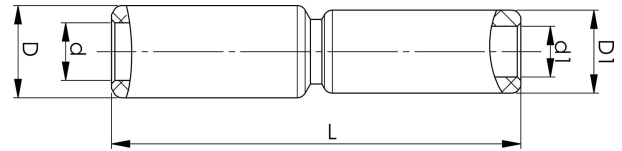

Through connectors with aluminium partitions with different areas 16 - 400 mm²

AS95-50

Al through connector with partition for stranded Al cable 95-50 mm², or for solid Al cable 120-70 mm².
Used for splicing Al conductors of different areas.
Used with Elpress certified systems V1300, V250.

Item number: **7313-408700**

EAN: **7393487009219**

s1 (mm): **45**

d (mm): **12.5**

D (mm): **25**

L (mm): **116.1**

d1 (mm): **9.6**

D1 (mm): **20**

s (mm) - strip length: **60**

AWG/MCM Stranded Al: **1/0 - 3/0 AWG**

AWG/MCM Solid Al: **25020**

mm² Stranded Al: **95-50**

mm² Solid Al: **120-70**