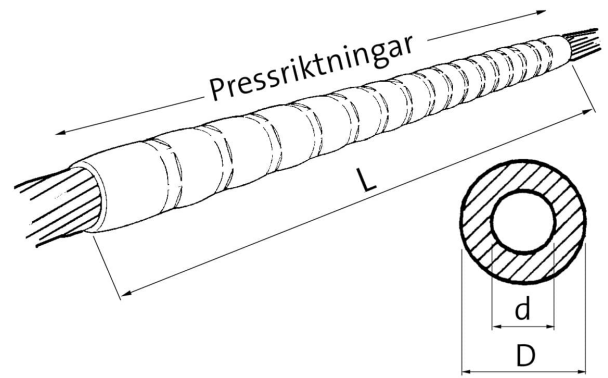

Overhead line connectors 31 - 241 mm<sup>2</sup> for AlMgSi  
(Super B) and Al59

# LFS157

- material aluminium
- for splicing overhead lines
- meets the requirements of SS 424 1241
- the connector tube is supplied with contact paste on the inside
- the conductor must be cleaned

Overhead line connector for AlMgSi (super B) and Al59, 157 mm<sup>2</sup>. Used with Elpress certified systems V1300 or V250.

Item number: **7315-002400**

EAN: **7393487012851**

d (mm): **17.5**

D (mm): **24**

L (mm): **400**

Number of crimps: **16**

Marking: **LFS157 26 ALMGSi XXXX AL-59**

mm<sup>2</sup> Cu: **157**