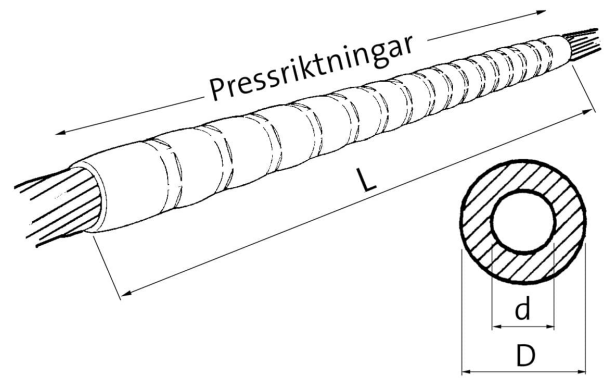

Overhead line connectors 31 - 241 mm² for AlMgSi
(Super B) and Al59

LFS241

- material aluminium
- for splicing overhead lines
- meets the requirements of SS 424 1241
- the connector tube is supplied with contact paste on the inside
- the conductor must be cleaned

Overhead line connector for AlMgSi (super B) and Al59, 241 mm². Used with Elpress certified systems V1300 or V250.

Item number: **7315-002500**

EAN: **7393487012868**

d (mm): **21**

D (mm): **30**

L (mm): **450**

Number of crimps: **16**

Marking: **LFS241 32 ALMGSi XXXX AL-59**

mm² Cu: **241**