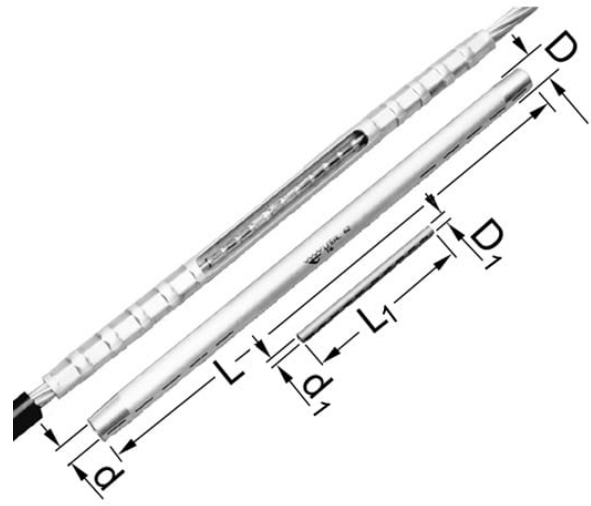

Overhead line connectors 62 and 99 mm² for FeAl-line

LFEAL99

- outer Al-sleeve + inner steel sleeve for the centre strands
- meets the requirements of SS 424 1241

Overhead line connector for FeAl line, 99 mm², outer Al-sleeve + inner steel sleeve for the centre strands. Used with Elpress certified systems V1300 or V250.

Item number: **7315-003800**

EAN: **7393487023123**

d (mm): **13.5**

D (mm): **18,7**

L1 (mm): **95**

L (mm): **360**

d1 (mm): **5**

D1 (mm): **8**

Number of crimps: **10**

Marking: **LFEAL 99 20 XXXX, LFEAL 99 8 XXXX**

mm² Cu: **99**