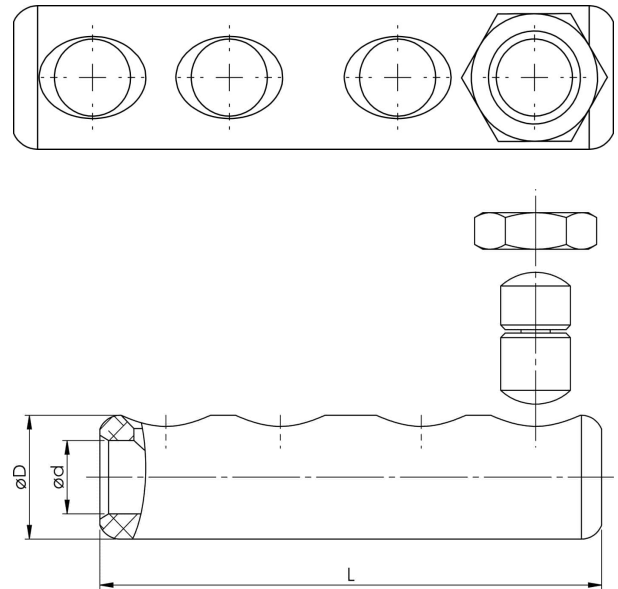

Shearbolt connectors 10 - 630 mm² (reversible screw)

SC150R95S

- shearbolt material: brass, for minimum friction
- reversible shear-off shearbolts
- voltage range: 1-36 kV
- with partition wall
- meets the requirements of IEC standard 61238-1:2003

Shearbolt connector 1 -36 kV suitable for both Al and Cu at class 1 and class 2 cable. Round cable 95-150 mm², sector shaped cable 95-120 mm². When splicing screen conductors 21-95 mm², filler piece SC150N/PEN is used for splicing the copper screen of the cable.

Item number: **7320-010300**

EAN: **7393487026780**

d (mm): **16**

D (mm): **27,0**

L (mm): **114**

s (mm) - strip length: **58**

Max voltage (kV): **1-36**

Screen conductor (mm²): **70-95**

Cable type Round (mm²): **95-150**

Cable type Sector (mm²): **95-120**