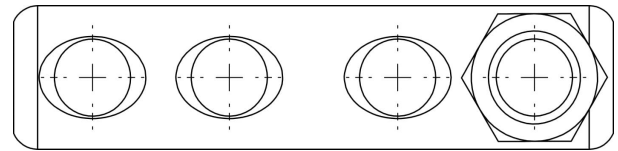

Shearbolt connectors 10 - 630 mm² (reversible screw)

SC240R185S

- shearbolt material: brass, for minimum friction
- reversible shear-off shearbolts
- voltage range: 1-36 kV
- with partition wall
- meets the requirements of IEC standard 61238-1:2003

Shearbolt connector 1-36 kV suitable for both Al and Cu class 1 and class 2 cable. Round cable 185-240 mm², sector-shaped cable 120-185 mm².

Item number: **7320-010400**

EAN: **7393487026797**

d (mm): **20**

D (mm): **33,5**

L (mm): **134**

s (mm) - strip length: **64**

Max voltage (kV): **1-36**

Cable type Round (mm²): **185-240**

Cable type Sector (mm²): **120-185**