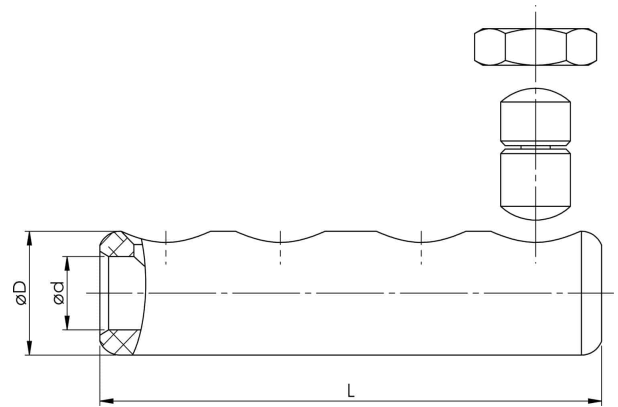

Shearbolt connectors 10 - 630 mm² (reversible screw)

SC240R185S

- shearbolt material: brass, for minimum friction
- reversible shear-off shearbolts
- voltage range: 1-36 kV
- with partition wall
- meets the requirements of IEC standard 61238-1:2003

Shearbolt connector 1-36 kV suitable for both Al and Cu class 1 and class 2 cable. Round cable 185-240 mm², sector-shaped cable 120-185 mm².

Item number: **7320-010400**

EAN: **7393487026797**

d (mm): **20**

D (mm): **33,5**

L (mm): **134**

s (mm) - strip length: **64**

Max voltage (kV): **1-36**

Cable type Round (mm²): **185-240**

Cable type Sector (mm²): **120-185**