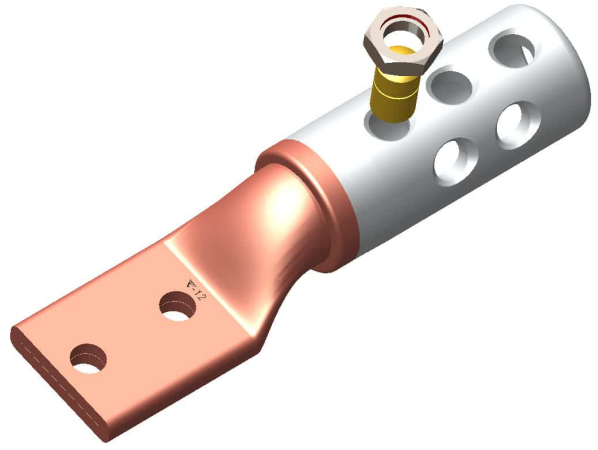

Shearbolt terminals 10 - 630 mm² (reversible screw)

SL500B- 630B-12X2- 40

Item number: **7334-016500**

EAN: **7393487079694**

a (mm): **12**

W (mm): **55**

N (mm): **12**

cc (mm): **40**

d (mm): **33**

D (mm): **49**

L1 (mm): **115**

L (mm): **218**

t (mm) - palm thickness: **11.7**

s (mm) - strip length: **108**

Screw: **M12x2**

Max voltage (kV): **1-36**

Cable type Round (mm²): **500-630**