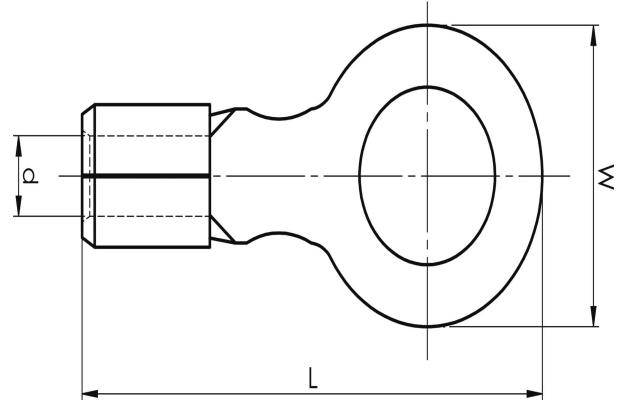

Ring terminal 0.25 - 6 mm²

B0843R

Item number: **7258-260300**

EAN: **7393487003798**

W (mm): **7.5**

d (mm): **1.3**

L (mm): **16.2**

t (mm) - palm thickness: **0.5**

s (mm) - strip length: **7**

Screw: **M4**

Neck type: **Brazed**

AWG/MCM Cu: **24 - 18 AWG**

mm² Cu: **0,25-0,75**