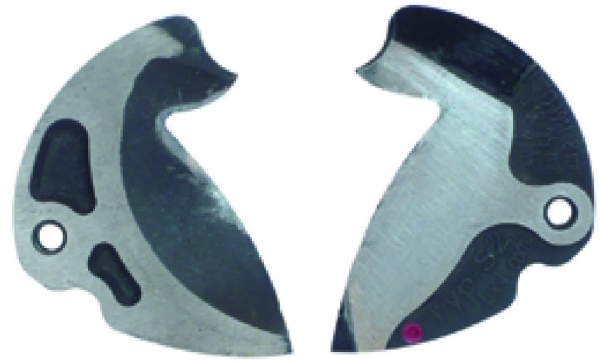

Uncategorized

UFE2

Cutter blade for Cu/Al, flex, steel line, INOX, FeAl line, screw, anchoring cable, piano wire and solid Cu overhead line.

Item number: **5117-512400**
EAN: **7393487043107**

Max Ø conductor (mm): **50**

AWG/MCM Stranded Al: **1/0 AWG**
mm² Cu: **50**